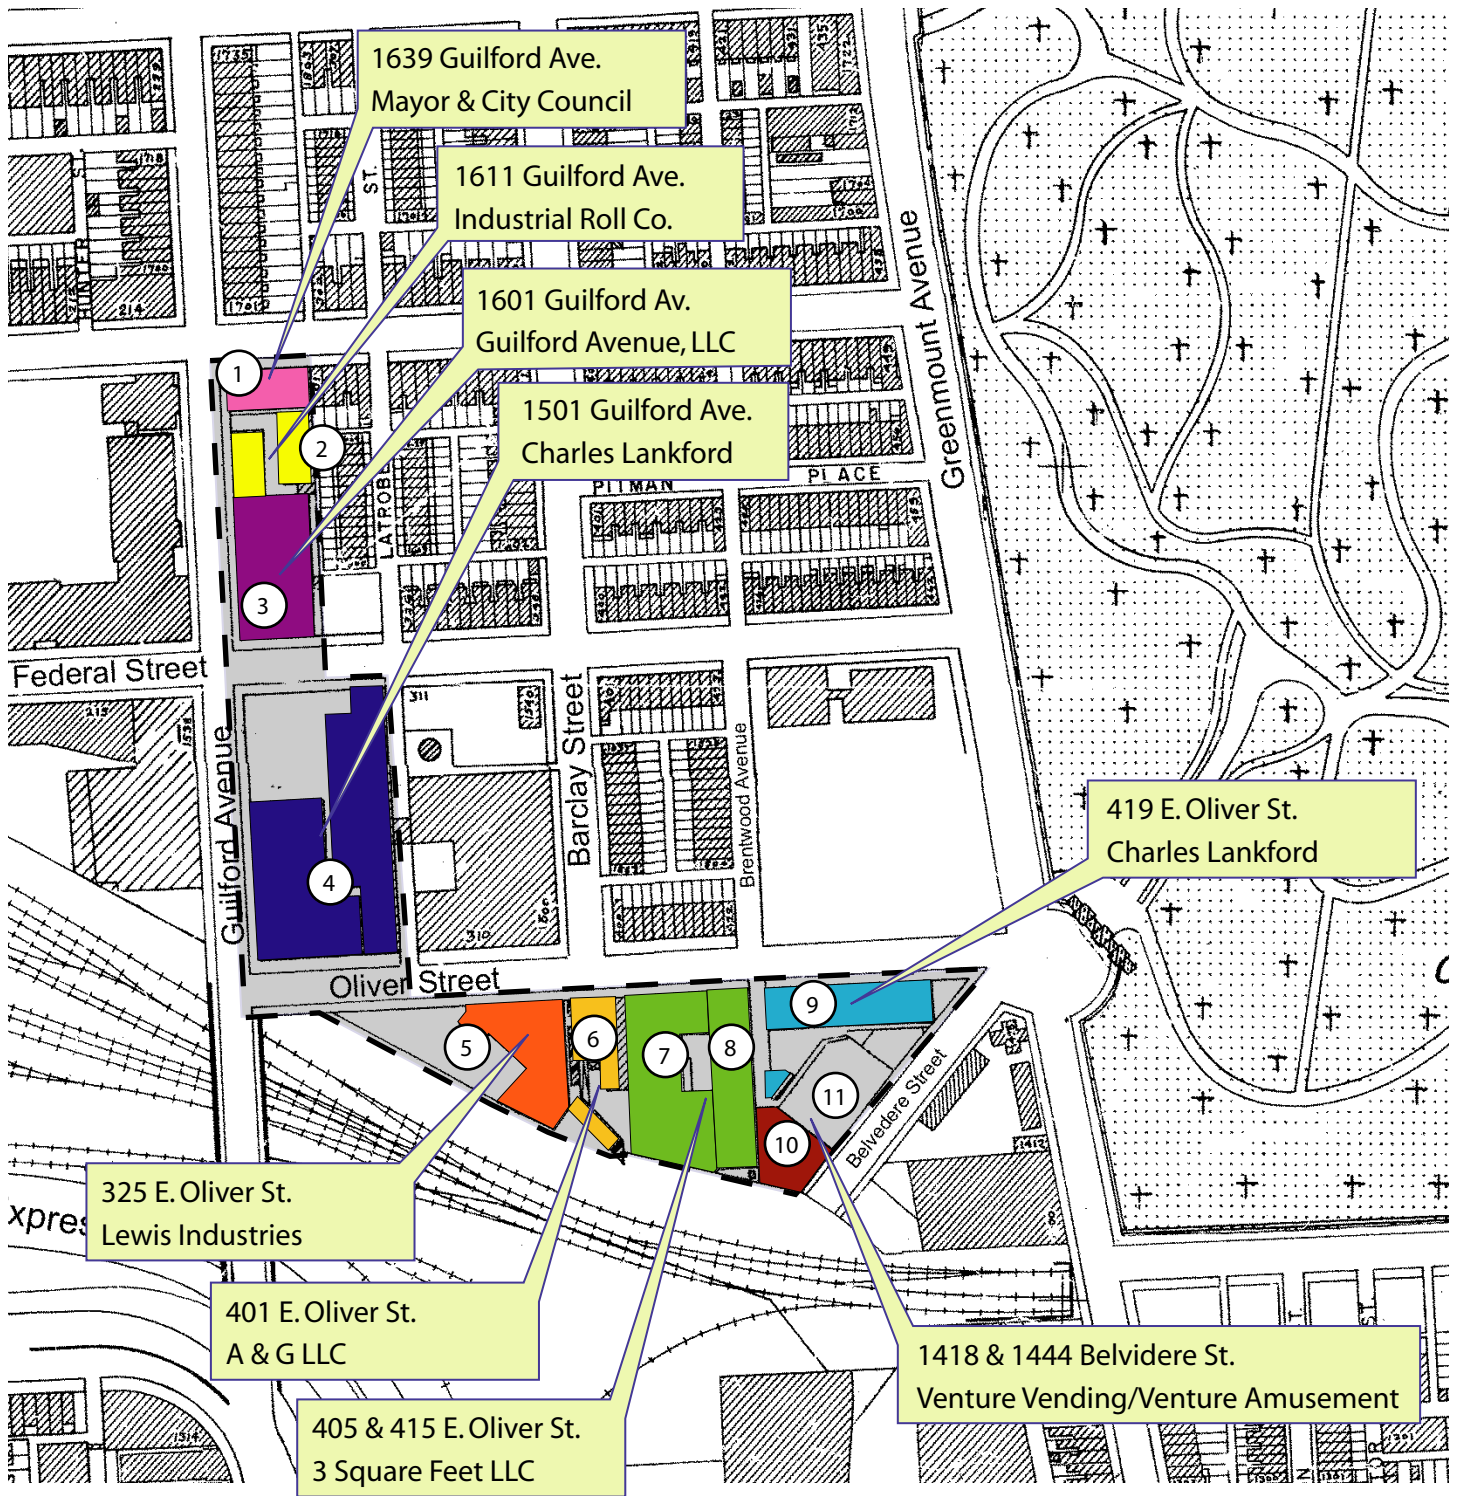

Greenmount West Industrial Building PUD Area Map

Area of PUD

North